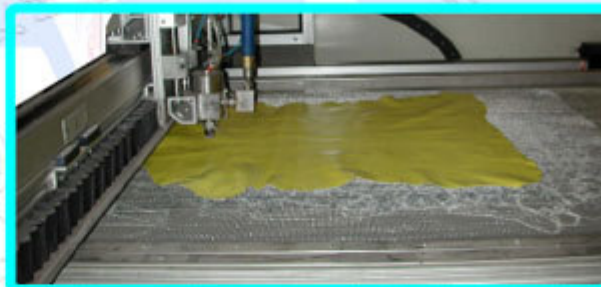

Made in EU

Companhia de Equipamentos Industriais, Lda.

ZiCutter 1500

Water Jet Leather Cutting Machine
200 pairs / Shift

Operators

1

Estimated production

200 pairs / shift

Industrial Applications

WWW.ZIPOR.COM

SALES@ZIPOR.COM

Companhia de Equipamentos Industriais, Lda.

Made in EU

ZiCutter 1500

Water Jet Leather Cutting Machine
200 pairs / Shift

Standard configuration

- 1x Cutting and marking table
Working area: 1.500 x 1.000mm
Speed : 40m/min
- 1 x Vision camera
- 1 x Interactive Nesting Station
- 1 x Exhaust system
- 1 x High pressure pump
- 2 x Loading tables

Benefits