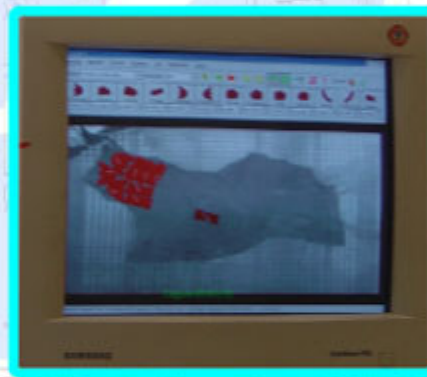

Industrial Applications

WWW.ZIPOR.COM

SALES@ZIPOR.COM

Companhia de Equipamentos Industriais, Lda.

Made in EU

ZiCutter 1500

Water Jet Leather Cutting Machine
200 pairs / Shift

Standard configuration

- 1x Cutting and marking table
Working area: 1.500 x 1.000mm
Speed : 40m/min
- 1 x Vision camera
- 1 x Interactive Nesting Station
- 1 x Exhaust system
- 1 x High pressure pump
- 2 x Loading tables

Benefits